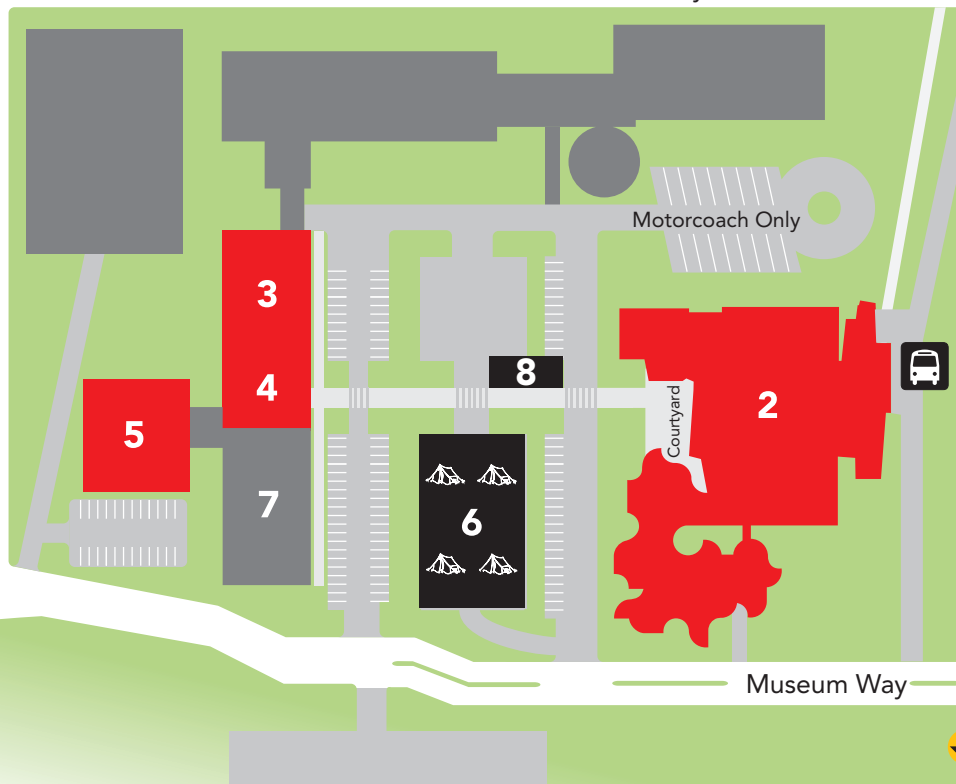

Corning Museum of Glass Campus Map

- P** Free Museum Parking
-  Free Shuttle Bus Stop
- 1** Visitor Center
- 2** Main Museum Building
- 3** Make Your Own Glass Workshop and The Studio
- 4** Frederick Carder Gallery
- 5** Rakow Research Library
- 6** Technical Display Tents
- 7** Silent & Live Auction B Building
- 8** Make Your Own Glass Pavilion Workshop

Pulteney Street

Centerway (Rte. 414)

Museum Way

Free shuttle continues to Corning's Historic Gaffer District